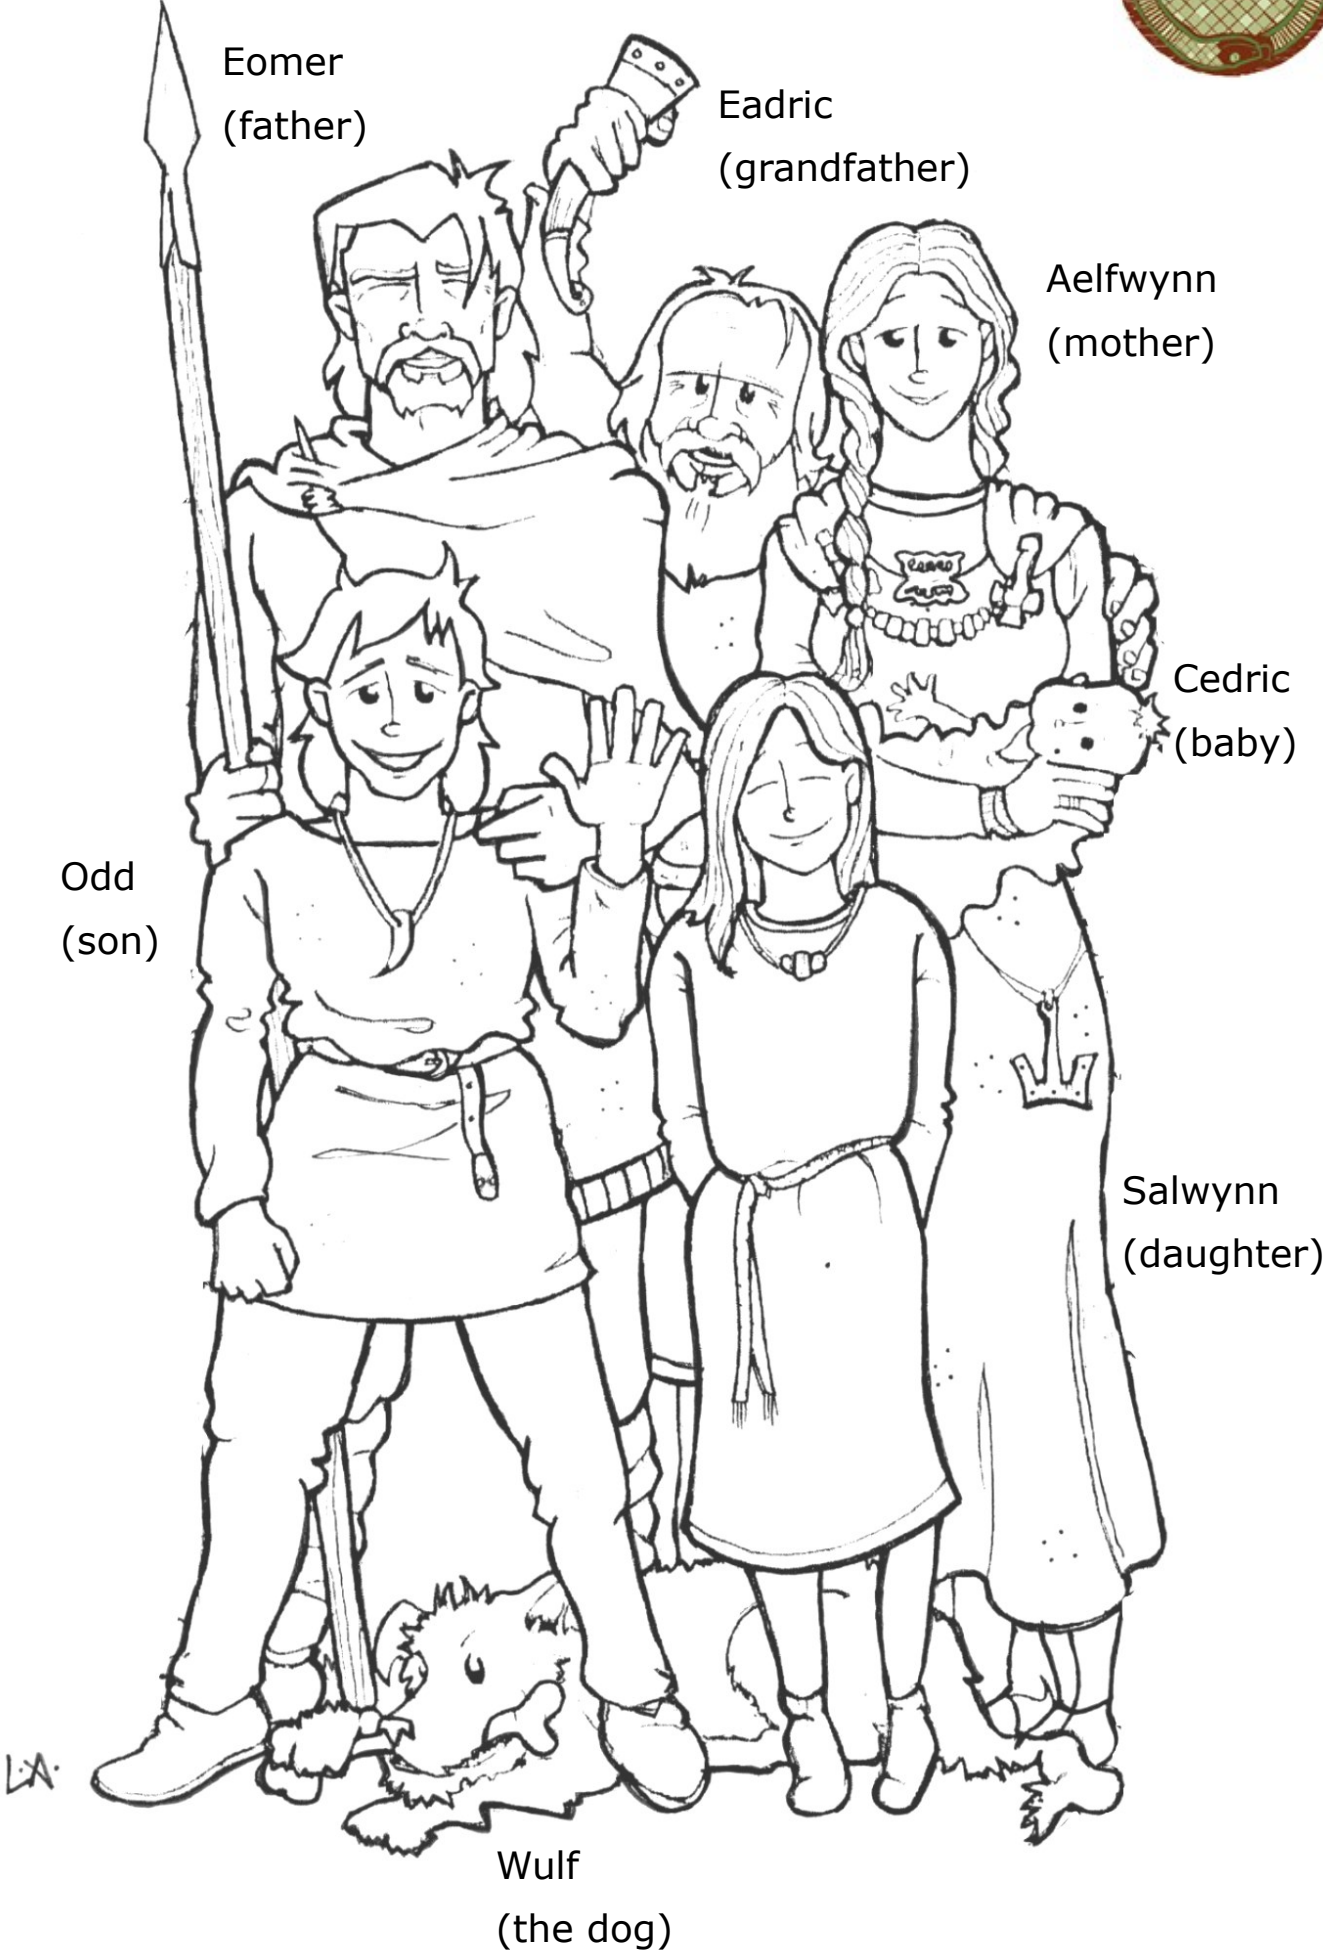

The West Stow Family

Eomer
(father)

Eadric
(grandfather)

Aelfwynn
(mother)

Cedric
(baby)

Odd
(son)

Salwynn
(daughter)

Wulf
(the dog)